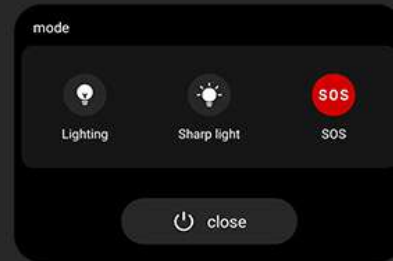

1000

Max Lumens

510

LEDs

6W

Max Power

IPX8 Waterproof

*The LED light is too bright to stare at directly.

User-friendly Controls

3 lighting modes and 3 brightness levels satisfy various demands. You can drag the scroll bar to set the duration from 10 to 30 minutes. The setting interface is easy to use, and overload protection works to safeguard the device.