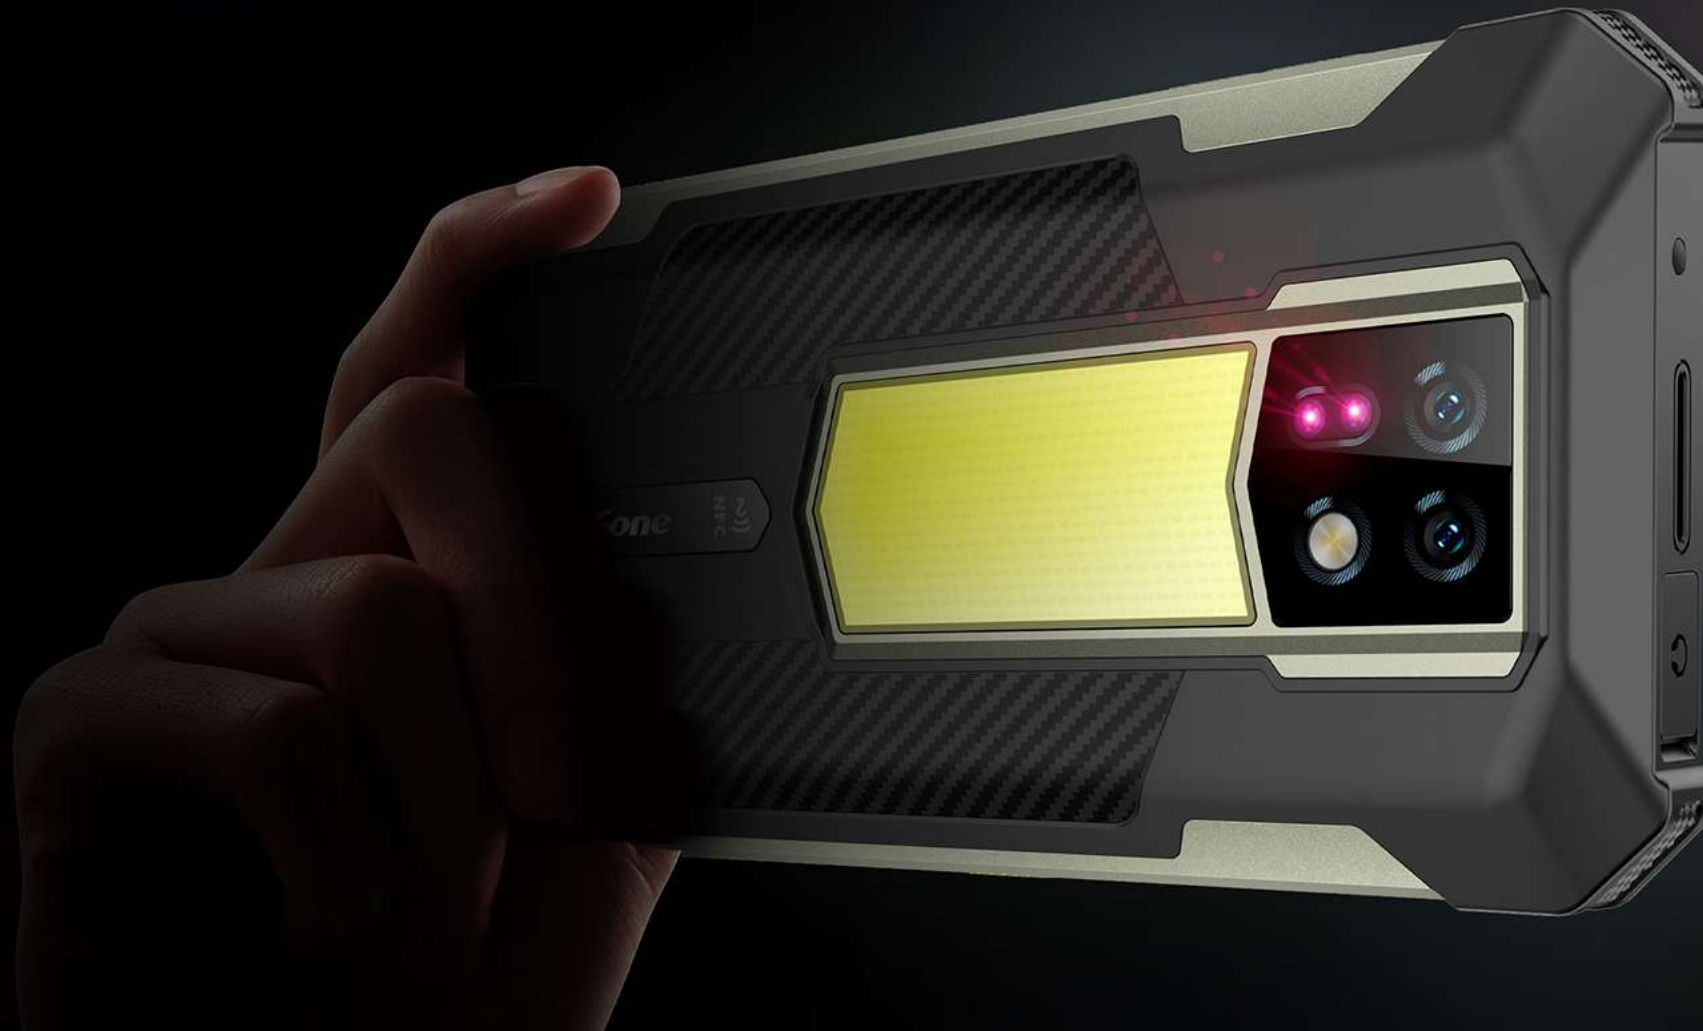

Wide-Angle
64MP

Night Vision
64MP

IR LEDs
Two

NightElf Ultra 2.0 Algorithm

64MP Night Vision Camera

Visuals penetrate darkness through powerful IR sensor. The night vision lens has an industry-leading mega pixels 64MP, along with advanced Ulefone NightElf Ultra 2.0 algorithm and less interference. In low light or totally dark environment, you are still able to capture very clear and detailed images, bringing you into great scenes of night shooting, wildlife observation, and helping a lot in field rescue and pinhole camera detection.