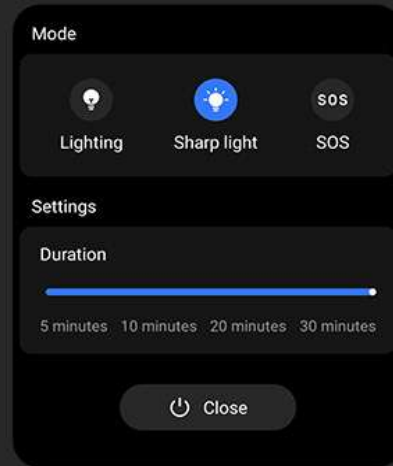

1000

Max Lumens

510

LEDs

6W

Max Power

IPX8 Waterproof

*The LED light is too bright to stare at directly.

User-friendly Controls

3 lighting modes and 3 brightness levels satisfy various demands. You can drag the scroll bar to set the duration from 10 to 30 minutes. The setting interface is easy to use, and overload protection works to safeguard the device.