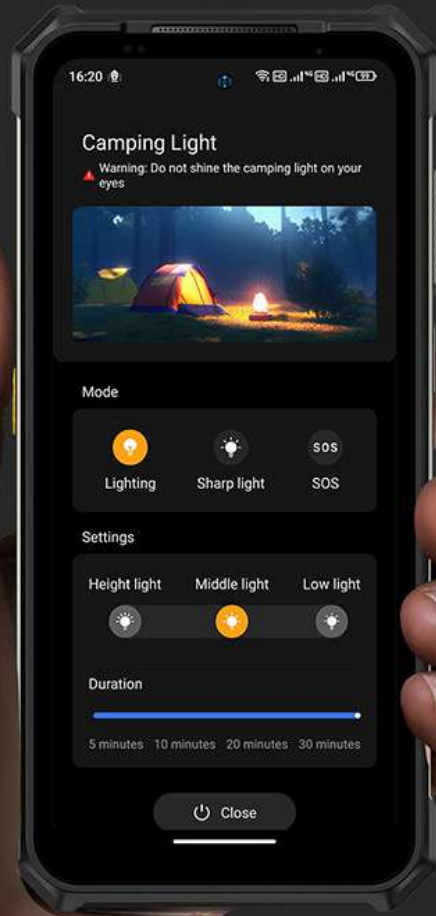

Safety Prompt Card

Accessories Ecosystem Brochure

Back You through the dark

Built-in LED Light on the Back

Armor 24 is inset with a LED light with unrivaled intensity and brightness of max 1000 lumens on the rear side, which is powered by an ultra 22000mAh battery for extended battery life. With up to 510 pieces lighting beads and up to 6 watts power, the LED light can project a beam over a significant distance, and energy-efficient to use. In wet or harsh environments, the light is highly resistant to water and rugged to withstand rough handling.

1000

Max Lumens

510

LEDs

6W

Max Power

IPX8 Waterproof

*The LED light is too bright to stare at directly.

User-friendly Controls

3 lighting modes and 3 brightness levels satisfy various demands. You can drag the scroll bar to set the duration from 10 to 30 minutes. The setting interface is easy to use, and overload protection works to safeguard the device.

One-key Press at Fingertips

Featured with a physical button on the left side, it is one key to access the light.

-  One-Key Switch
-  High-Middle-Low

**VERSATILE
DEPENDABLE
INTUITIVE**

The portable and compact LED light integrated into the rugged phone compared to a separate bulky flashlight saves the effort to carry multiple devices. With a simple flick of a switch, our versatile LED light turns Armor 24 into a reliable source of bright illumination with a super 22000mAh battery.