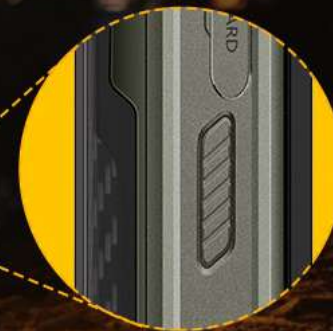

One-key Press at Fingertips

Featured with a physical button on the left side, it is one key to access the light.

- One-Key Switch
- High-Middle-Low