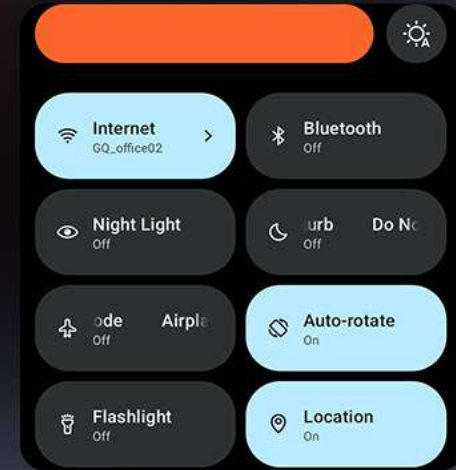

Running Updated Android 13

The upgraded Android 13 OS has made big improvements. Customizable UI, better privacy and security by preventing unwanted access, along with enhanced system performance. Take stability and fluency to the level never before.