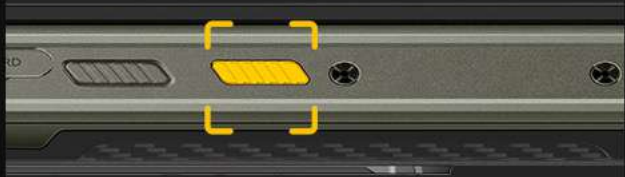

Glonass

Galileo

BeiDou

More User-Friendly Features

3-Card Slot

Single Click

Double Click

Long Press