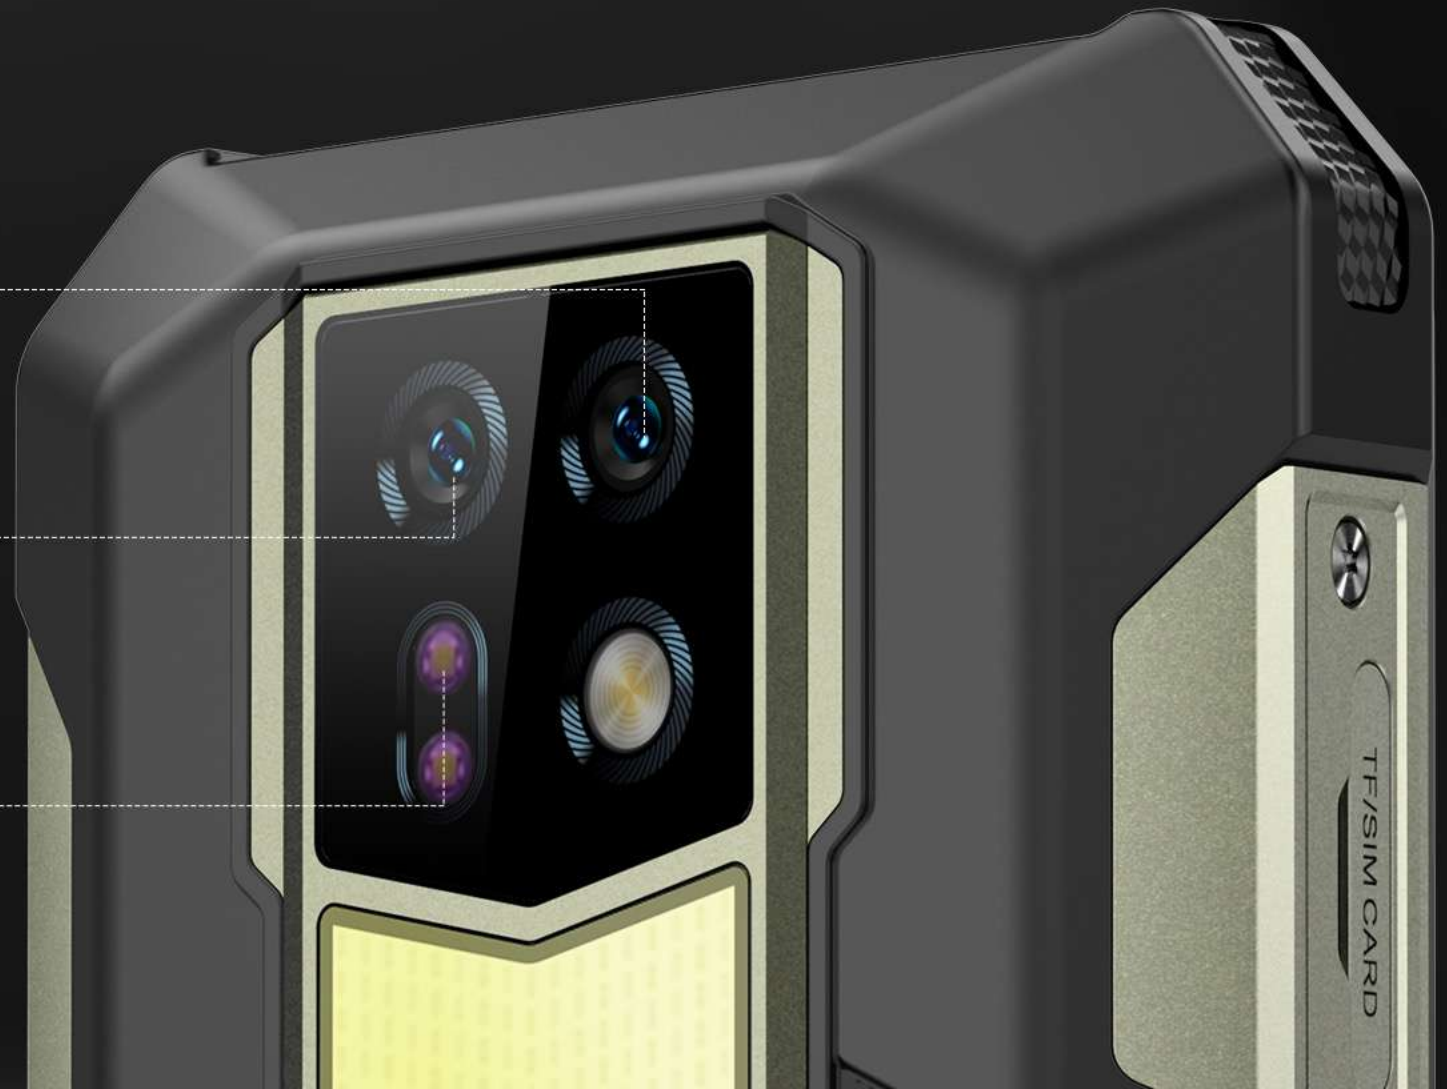

30 mins
1.5m Water Deep

1.5m
Drop Resistance

Dust Resistance

Advanced Photography Arise

64MP + 64MP Dual Main Camera

Armor 24 features a dual camera setup on the rear side that consists of a 64MP wide-angle camera and a 64MP night vision camera, bringing the camera performance to new heights.

Wide-Angle
64MP

Night Vision
64MP

IR LEDs
Two

NightElf Ultra 2.0 Algorithm

64MP Night Vision Camera

Visuals penetrate darkness through powerful IR sensor. The night vision lens has an industry-leading mega pixels 64MP, along with advanced Ulefone NightElf Ultra 2.0 algorithm and less interference. In low light or totally dark environment, you are still able to capture very clear and detailed images, bringing you into great scenes of night shooting, wildlife observation, and helping a lot in field rescue and pinhole camera detection.