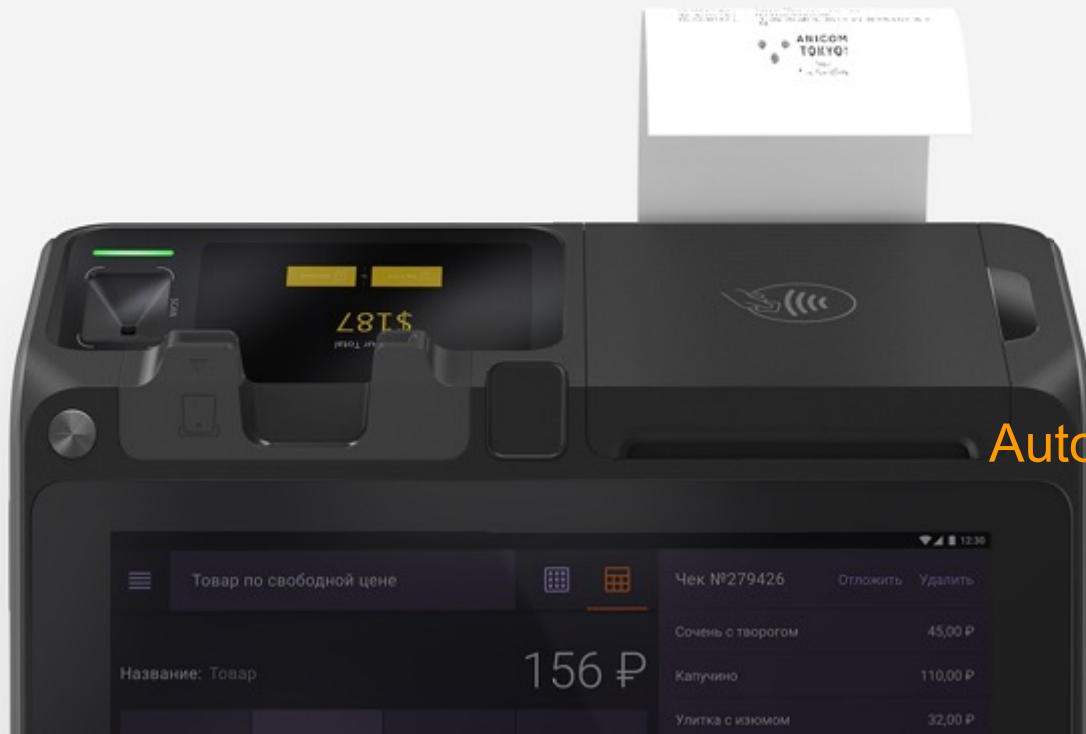

Snack Cart

Wholesale

Grocery

Petrol station

D1 is perfect for SMB retailer to be used in various business scenarios.

Dual Display

- **Main display**

10.1" 800*1280 IPS

Superview Display

Brightness: 400lux(LCM)

- **Second display**

4" WVGA IPS

Professional Printer quality

58mm and 80mm available, Automatic cut available, Seiko available
quality insurance

58mm

80mm

Professional Printer quality

58mm and 80mm available, Automatic cut available, Seiko available
quality insurance

Automatic cut

Camera

Scan window (optional)

Face recognition for membership(optional)

4G / WIFI