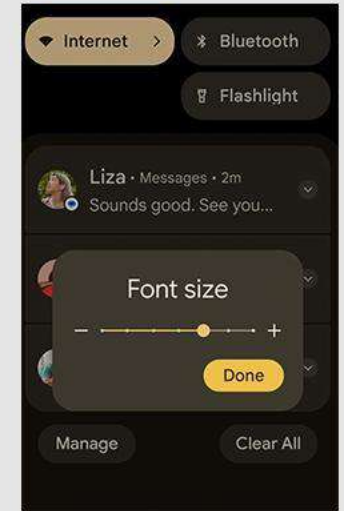

48MP Rear Camera

Freeze the Beauty of Life

The Samsung® ISOCELL GM1 sensor in the Armor Pad Pro's 48MP main camera is designed to deliver exceptional photo quality, allowing you to capture detailed and vibrant images that truly encapsulate the moments you want to cherish.

32MP Front Camera

Make Video Calls Vivid

With its 32MP front camera, the Armor Pad Pro makes you always look your best during video calls. The high-resolution camera captures sharp and vivid HD images, making your conference calls more engaging and professional.

Latest Android 14

More Personal & Accessible & Protected

Running on Android 14, the Armor Pad Pro delivers an enhanced, secure, and user-friendly experience. Enjoy upgraded camera quality, fresh themes, and AI-crafted wallpapers. Benefit from enhanced privacy measures, extended accessibility options, and seamless device operation.