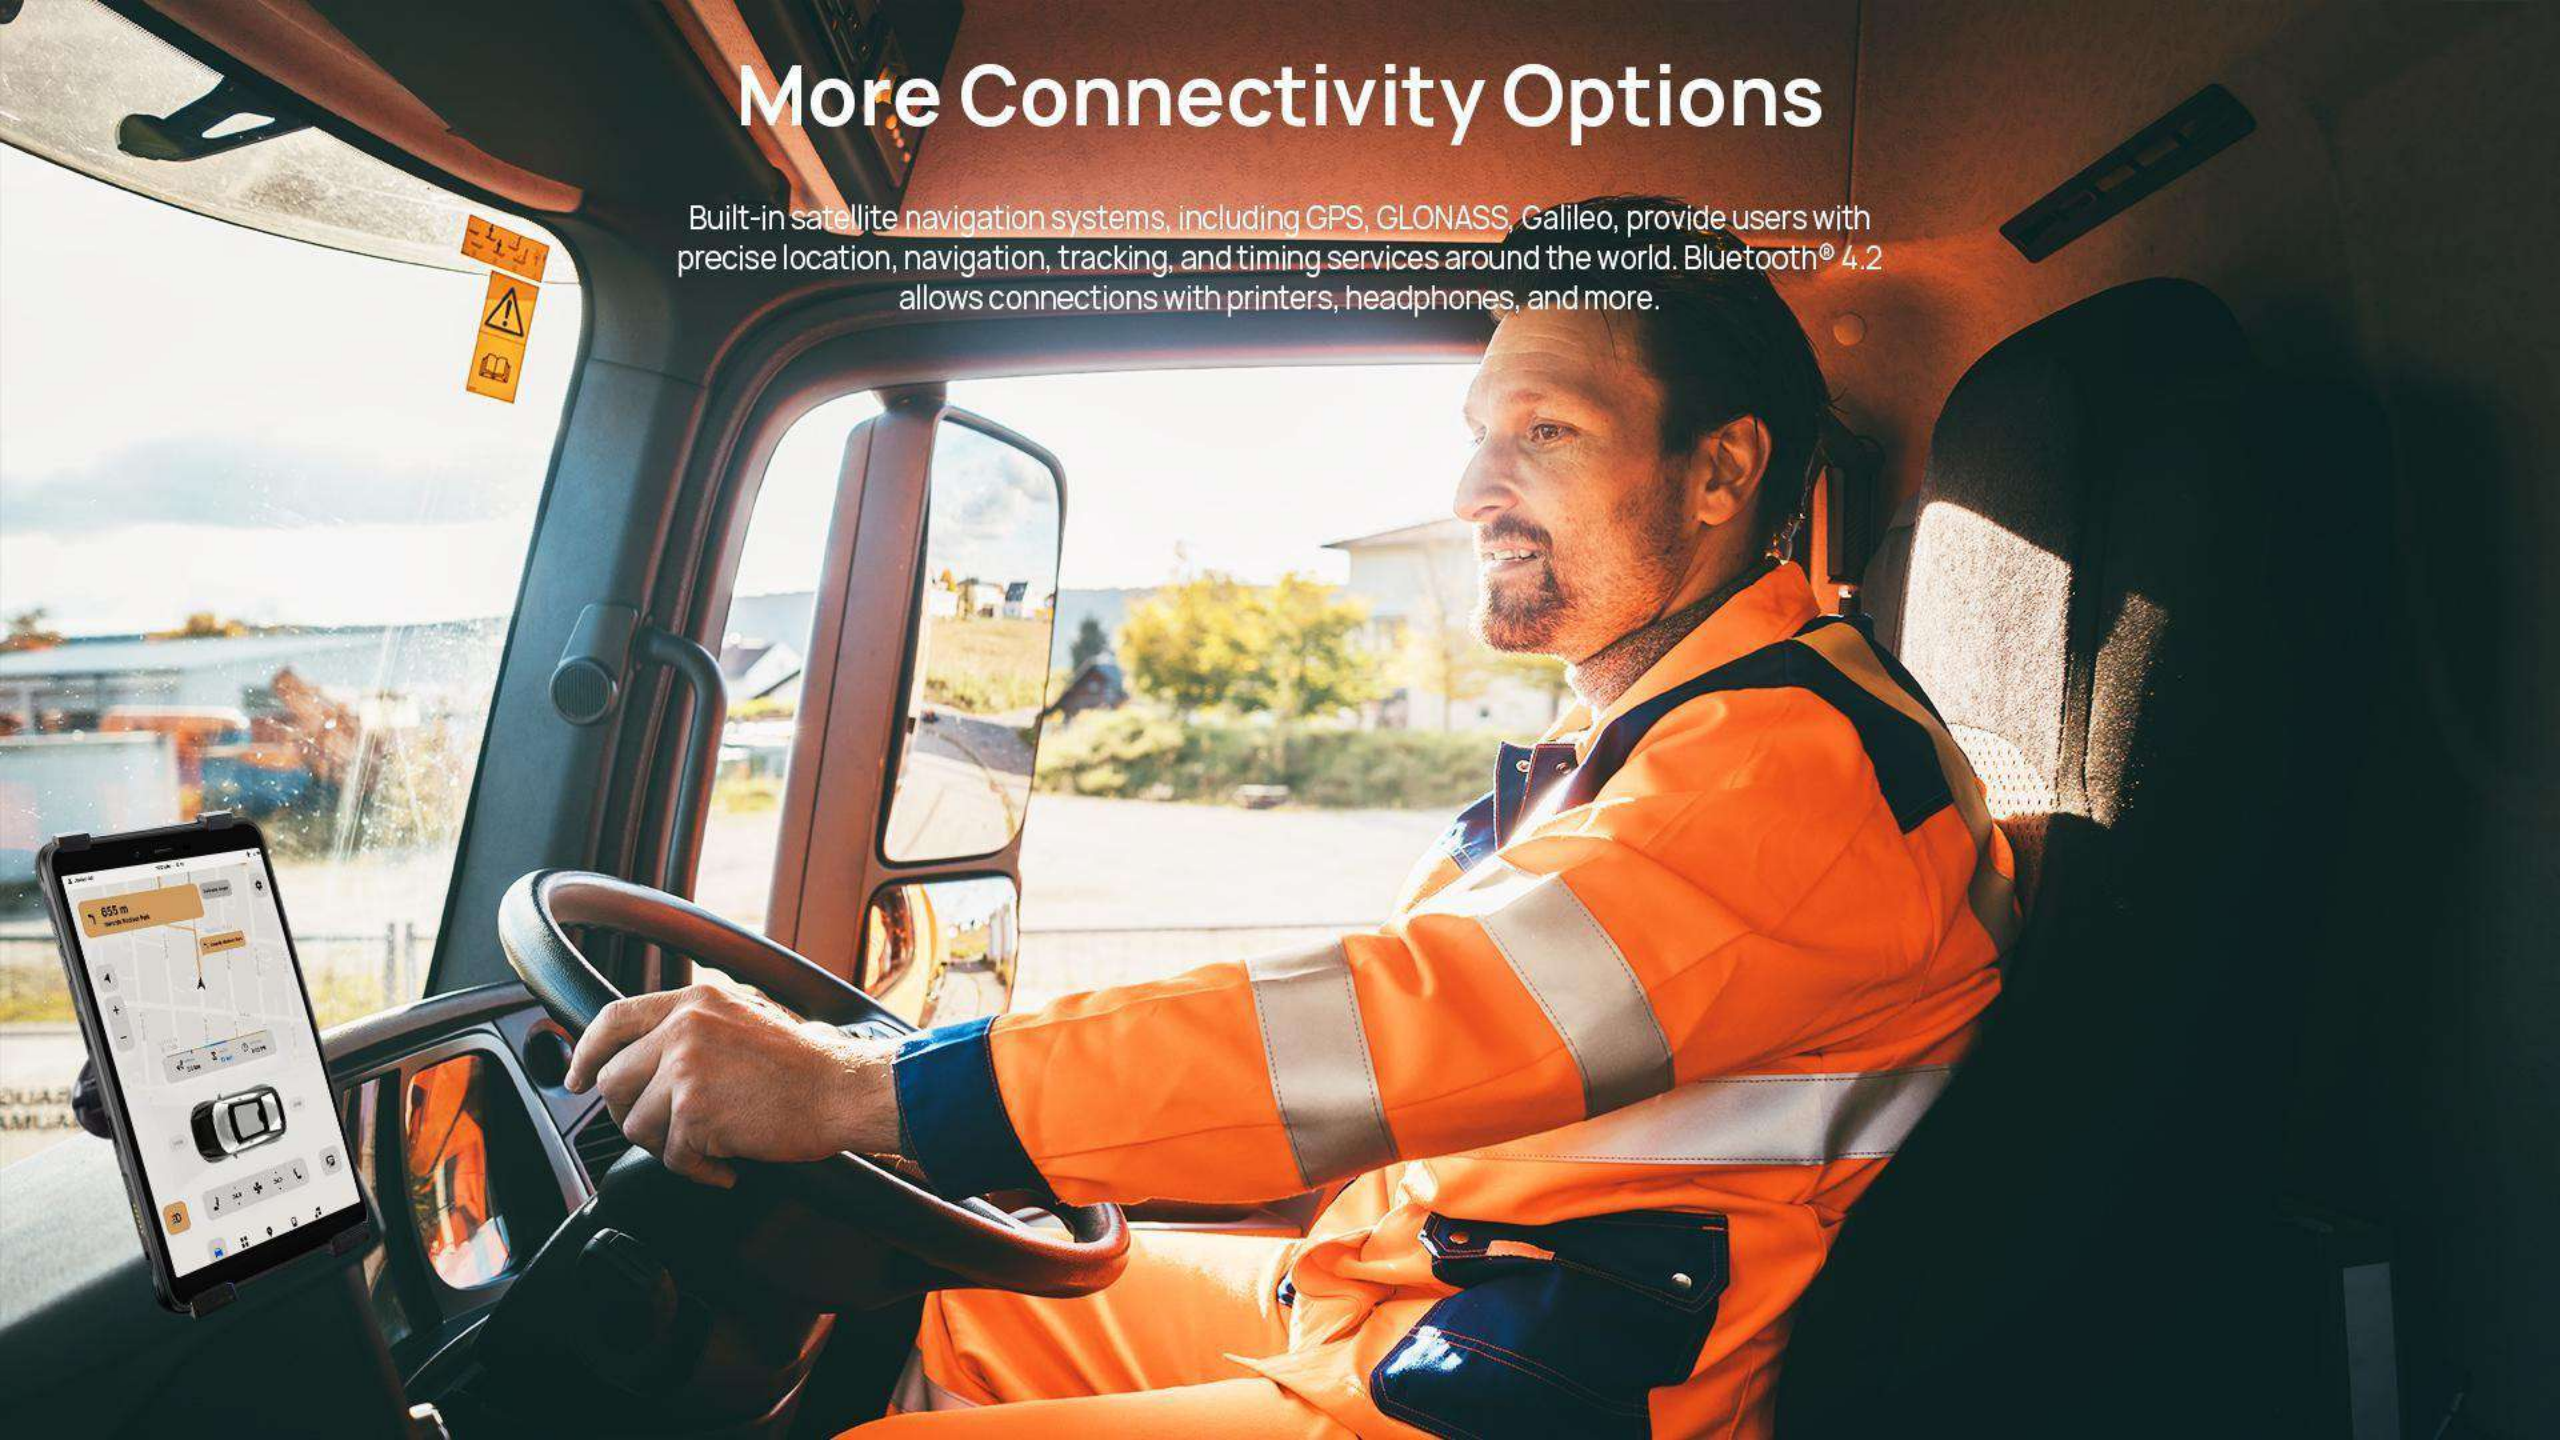

More Connectivity Options

Built-in satellite navigation systems, including GPS, GLONASS, Galileo, provide users with precise location, navigation, tracking, and timing services around the world. Bluetooth® 4.2 allows connections with printers, headphones, and more.