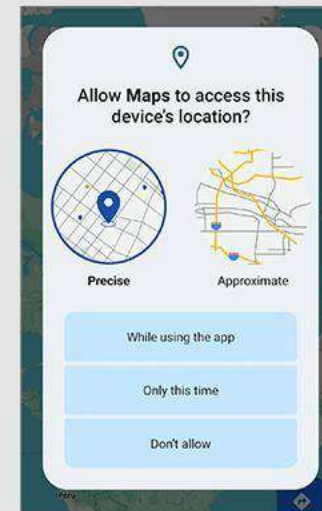

Latest Android 14

More Personal & Accessible & Protected

Running on Android 14, the Armor Pad Pro delivers an enhanced, secure, and user-friendly experience. Enjoy upgraded camera quality, fresh themes, and AI-crafted wallpapers. Benefit from enhanced privacy measures, extended accessibility options, and seamless device operation.