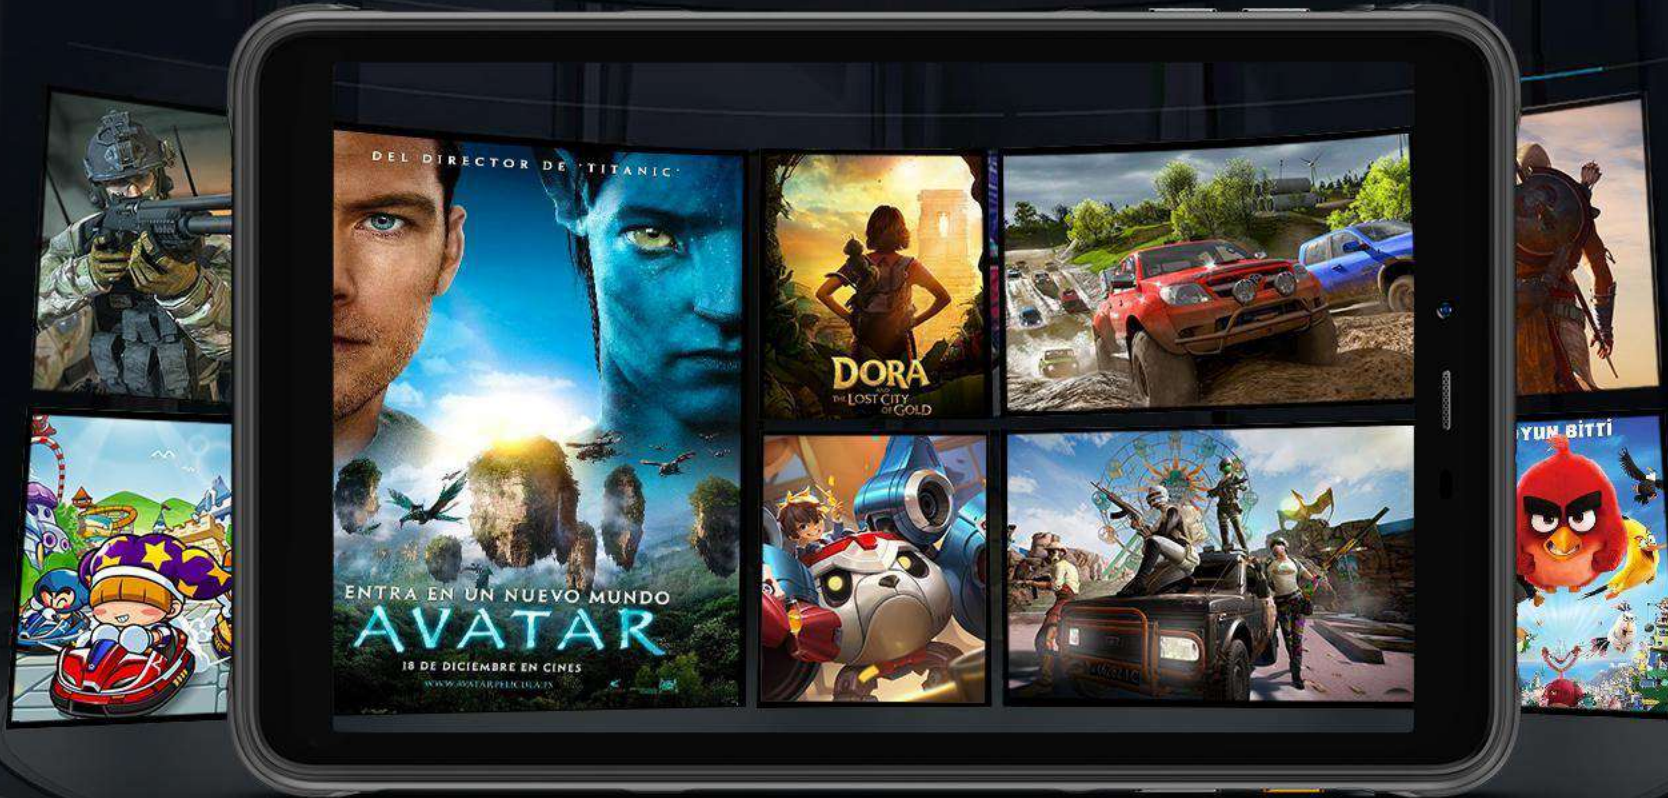

Up to 16GB RAM

128GB Internal Storage

Enjoy seamless multitasking with high-speed performance. Additionally, revel in the generous storage capacity offered by the 128GB internal memory, and expand it further using a microSD card of up to 512GB. You'll always have plenty of space for all your apps, files, photos, and videos.

Up to 16GB RAM
8GB RAM + 8GB Virtual

128GB ROM
512GB Expandable

*The micro SD card is not included, and need to be purchased separately. The maximum 8GB of virtual RAM can be activated in Settings at your will.